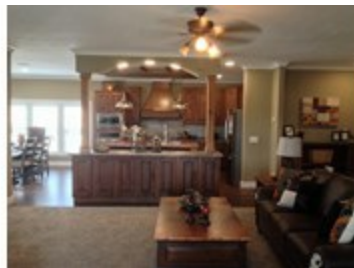

The PONDEROSA CUSTOM MODULAR

The PONDEROSA CUSTOM MODULAR

Model number: 43IMP45733AM16

4 beds • 2 baths • 3420 sq.ft. • 45' width • 76' depth

Our home building facilities invest in continuous product and process improvements. Plans, dimensions, features, materials, specifications and availability are subject to change without notice or obligation. Renderings and floor plans are representative likenesses of our homes and may differ from the actual homes. We invite you to tour a Home Center near you and inspect the highest value in quality housing available or call (830) 620-1141 to speak with a Home Consultant. Copyright 2017, CMH. All rights reserved.