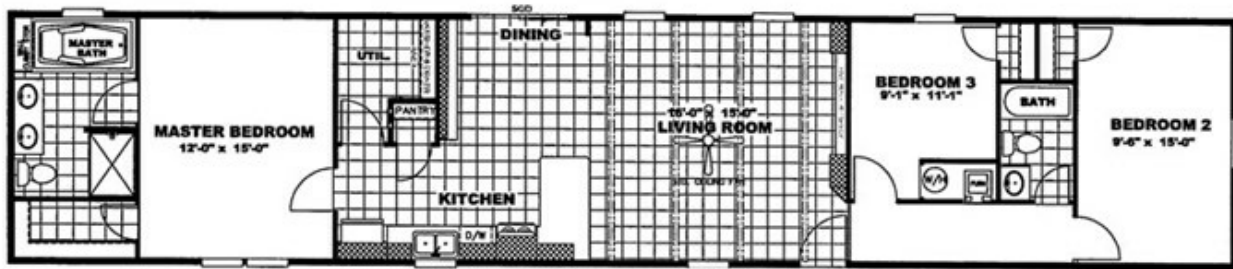

ANNIVERSARY IN A PARK - Move in Ready

ANNIVERSARY IN A PARK - Move in Ready

Floor plan number: CLW042625TX

3 beds • 2 baths • 1216 sq.ft. • 16' width • 76' depth

Our home building facilities invest in continuous product and process improvements. Plans, dimensions, features, materials, specifications and availability are subject to change without notice or obligation. Renderings and floor plans are representative likenesses of our homes and may differ from the actual homes. We invite you to tour a Home Center near you and inspect the highest value in quality housing available or call (830) 620-1141 to speak with a Home Consultant. Copyright 2017, CMH. All rights reserved.