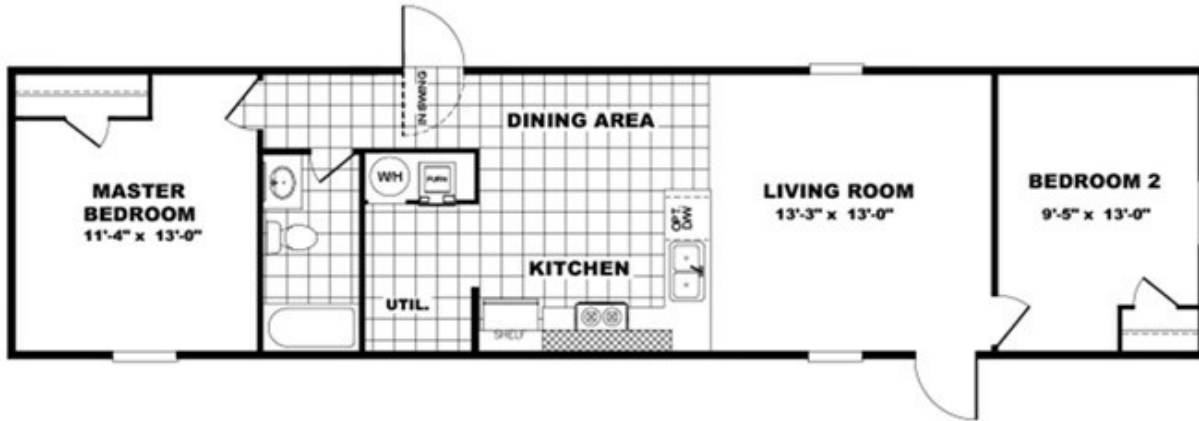

THE DEMPSEY CLEARANCE w/Furniture

THE DEMPSEY CLEARANCE w/Furniture

Floor plan number: BEL005914TX

2 beds • 1 baths • 784 sq.ft. • 14' width • 56' depth

Our home building facilities invest in continuous product and process improvements. Plans, dimensions, features, materials, specifications and availability are subject to change without notice or obligation. Renderings and floor plans are representative likenesses of our homes and may differ from the actual homes. We invite you to tour a Home Center near you and inspect the highest value in quality housing available or call (830) 620-1141 to speak with a Home Consultant. Copyright 2017, CMH. All rights reserved.