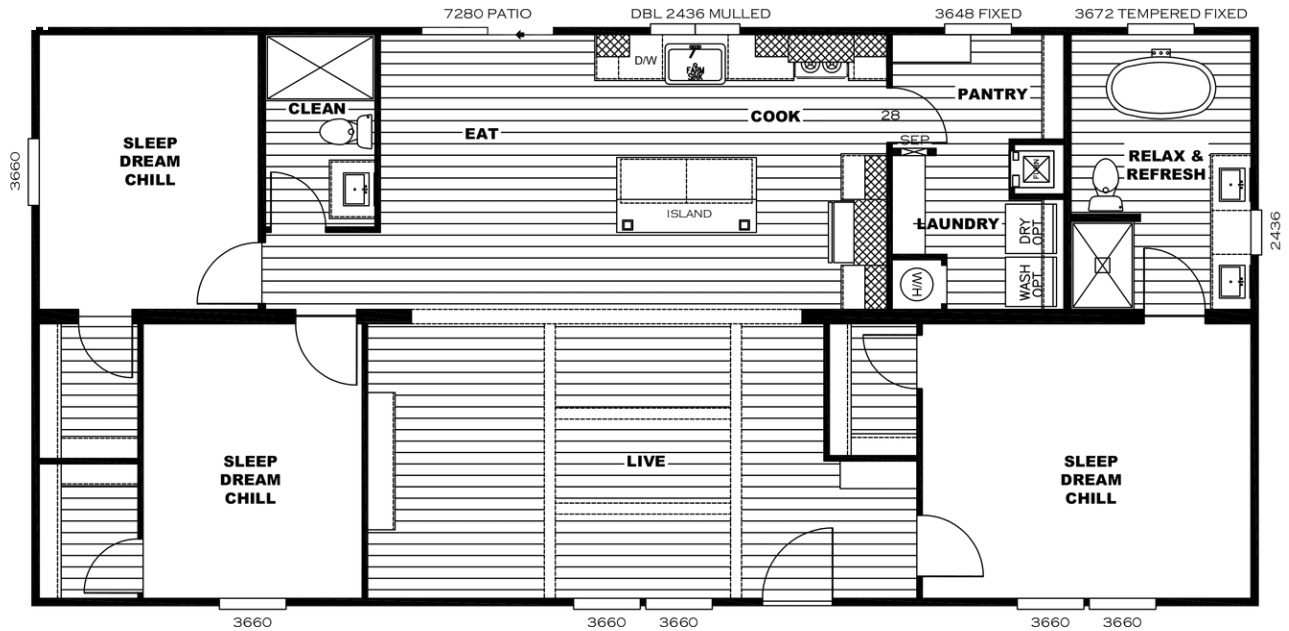

deli

The Aimee - Farmhouse on a budget - Immediate deli

Model number: 52NXT28563AH18

3 beds • 2 baths • 1568 sq.ft. • 28' width • 56' depth

Our home building facilities invest in continuous product and process improvements. Plans, dimensions, features, materials, specifications and availability are subject to change without notice or obligation. Renderings and floor plans are representative likenesses of our homes and may differ from the actual homes. We invite you to tour a Home Center near you and inspect the highest value in quality housing available or call (830) 620-1141 to speak with a Home Consultant. Copyright 2017, CMH. All rights reserved.

The Aimee - Farmhouse on a budget - Immediate deli

Model number: 52NXT28563AH18

3 beds • 2 baths • 1568 sq.ft. • 28' width • 56' depth

Our home building facilities invest in continuous product and process improvements. Plans, dimensions, features, materials, specifications and availability are subject to change without notice or obligation. Renderings and floor plans are representative likenesses of our homes and may differ from the actual homes. We invite you to tour a Home Center near you and inspect the highest value in quality housing available or call (830) 620-1141 to speak with a Home Consultant. Copyright 2017, CMH. All rights reserved.